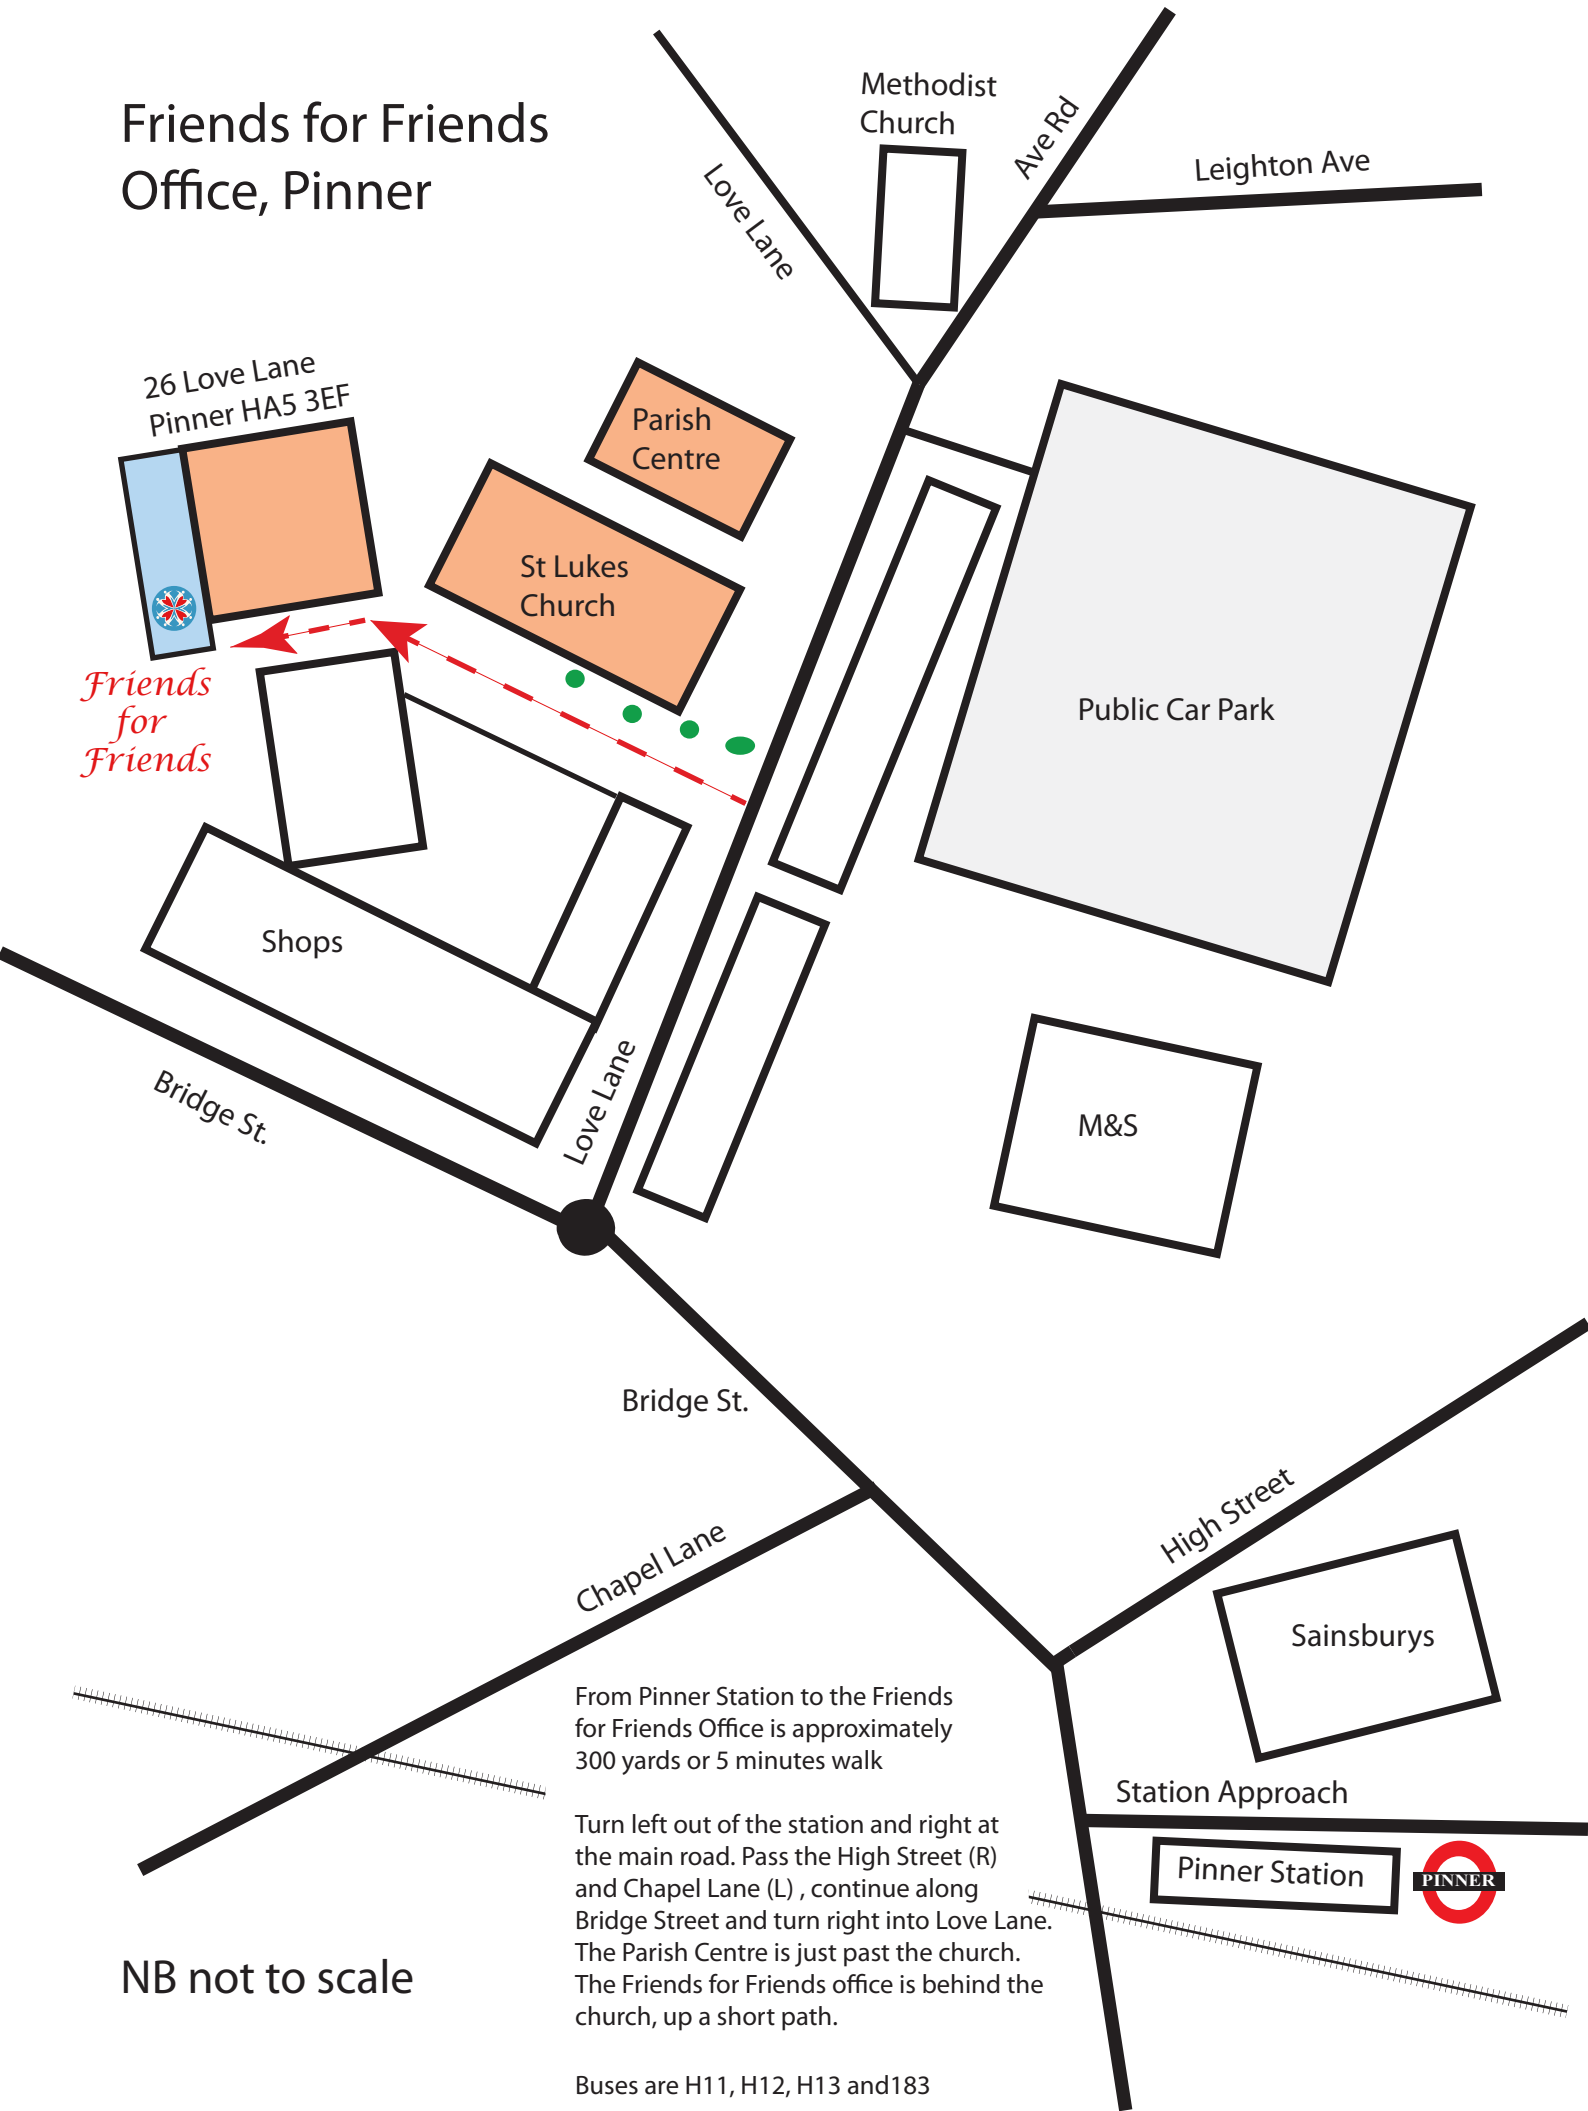

# Friends for Friends Office, Pinner

26 Love Lane  
Pinner HA5 3EF

*Friends  
for  
Friends*

Shops

Bridge St.

Love Lane

Bridge St.

Chapel Lane

Sainsburys

Station Approach

Pinner Station

PINNER

From Pinner Station to the Friends  
for Friends Office is approximately  
300 yards or 5 minutes walk

Turn left out of the station and right at  
the main road. Pass the High Street (R)  
and Chapel Lane (L) , continue along  
Bridge Street and turn right into Love Lane.  
The Parish Centre is just past the church.  
The Friends for Friends office is behind the  
church, up a short path.